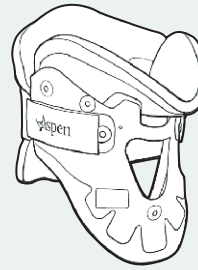

Cervicothoracic Bracing System

Cervical Collar

ADULT COLLARS

Adult SHORT
CAT. NO. **983108**

Adult REGULAR
CAT. NO. **983110**

Adult TALL
CAT. NO. **983112**

Adult X-TALL
CAT. NO. **983114**

ADULT COLLAR SET

Adult Collar with extra replacement pads

	<u>CAT. NO.</u>
Adult SHORT	983128
Adult REGULAR	983130
Adult TALL	983132
Adult X-TALL	983134

Replacement Pads

Adult Universal

Standard Back Pad

Chin Pad

Sternal Pad

CAT. NO. **983159**

BACK PANELS

Adult SMALL
Circumference \approx 12" - 20"
(30 - 51cm) CAT. NO. **983118**

Adult STANDARD
Circumference \approx 13" - 21"
(33 - 53cm) CAT. NO. **983120**

Adult LARGE
Circumference \approx 15" - 25"
(38 - 64cm) CAT. NO. **983119**