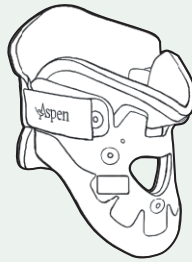

Cervicothoracic Bracing System

Cervical Collar

ADULT COLLARS

Adult SHORT
CAT. NO. **983108**

Adult REGULAR
CAT. NO. **983110**

Adult TALL
CAT. NO. **983112**

Adult X-TALL
CAT. NO. **983114**

ADULT COLLAR SET

Adult Collar with extra replacement pads

	<u>CAT. NO.</u>
Adult SHORT	983128
Adult REGULAR	983130
Adult TALL	983132
Adult X-TALL	983134

Replacement Pads

Adult Universal

Standard Back Pad

Chin Pad

Sternal Pad